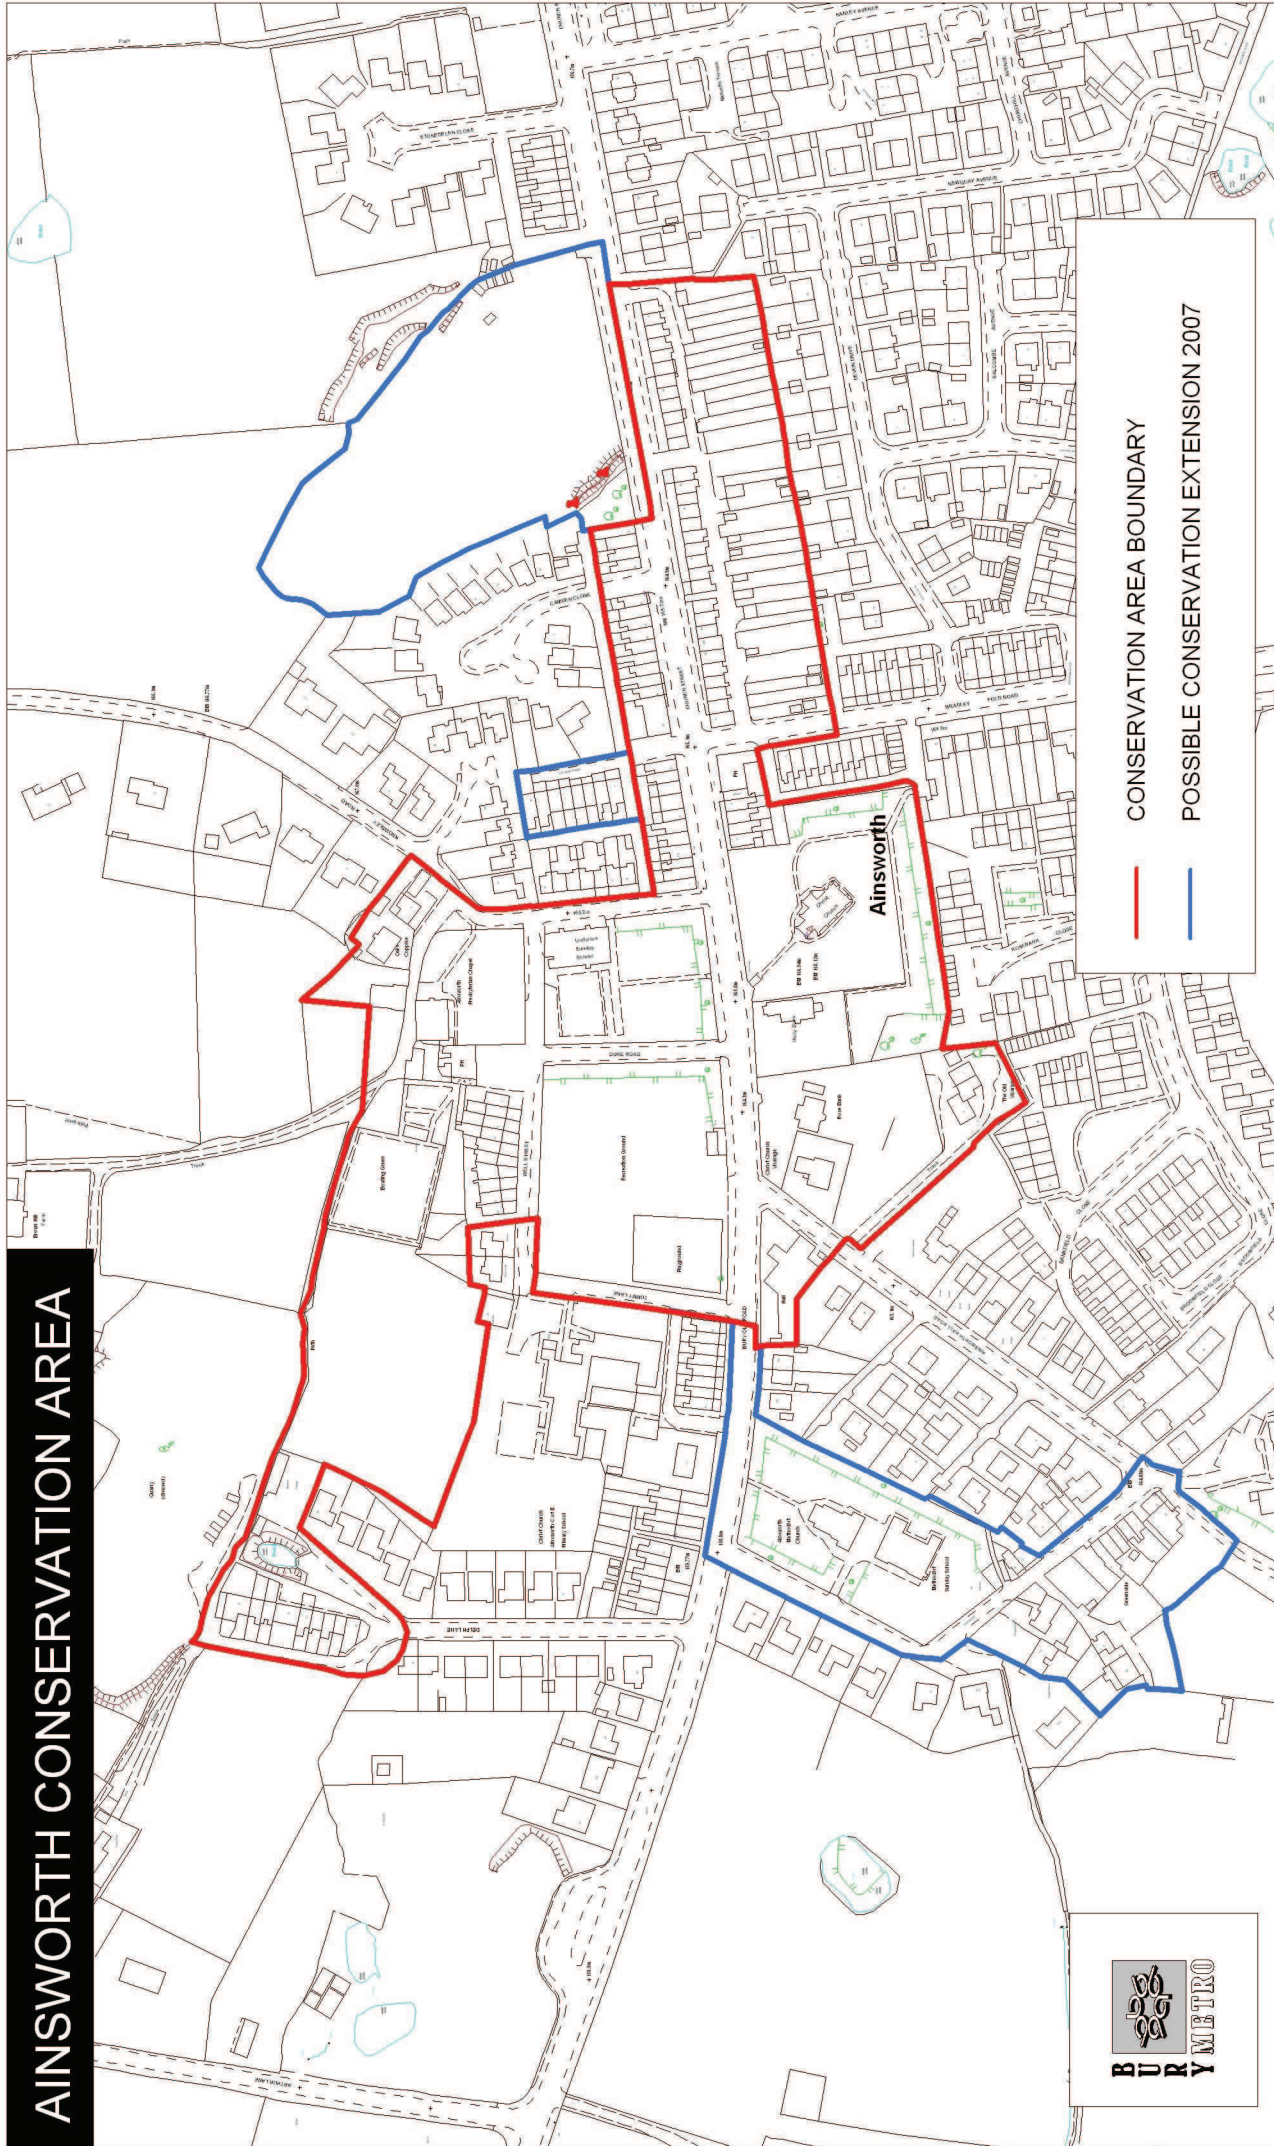

# AINSWORTH CONSERVATION AREA

— CONSERVATION AREA BOUNDARY

— POSSIBLE CONSERVATION EXTENSION 2007

**Scale:**  
**1 to 3000**

Produced from the Ordnance Survey mapping with the permission of the Controller of Her Majesty's Stationery Office.  
(c) Crown Copyright. Unauthorised reproduction infringes Crown Copyright and may lead to Civil proceedings.  
Bury MBC/00023063/2007.